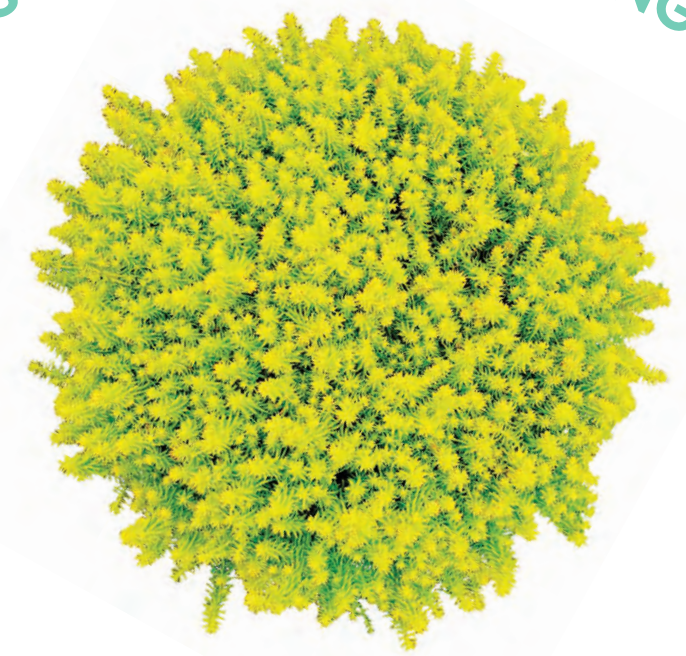

300% more flowers than the leading competitor!

- 4 years of breeding and 15,000+ seedlings.
- The only delosperma series selected for uniform bloom time.
- Fast finish: 8 weeks from a 128 cell plug to a full, blooming 4" pot!
- Custom tags included for your success!
- Full sun, Zones 6-9.

Fig Fusion pp#31,343

Tangerine Tango pp#31,371

Saucy Strawberry pp#31,219

Explosions of texture and color that dazzle the eye

- Easy, low maintenance ground cover.
- Vigorous habit combined with groundbreaking color.
- Fantastic Fall pollinator – Bee friendly!
- Full Sun, Zones 3-9.
- Custom tags available.