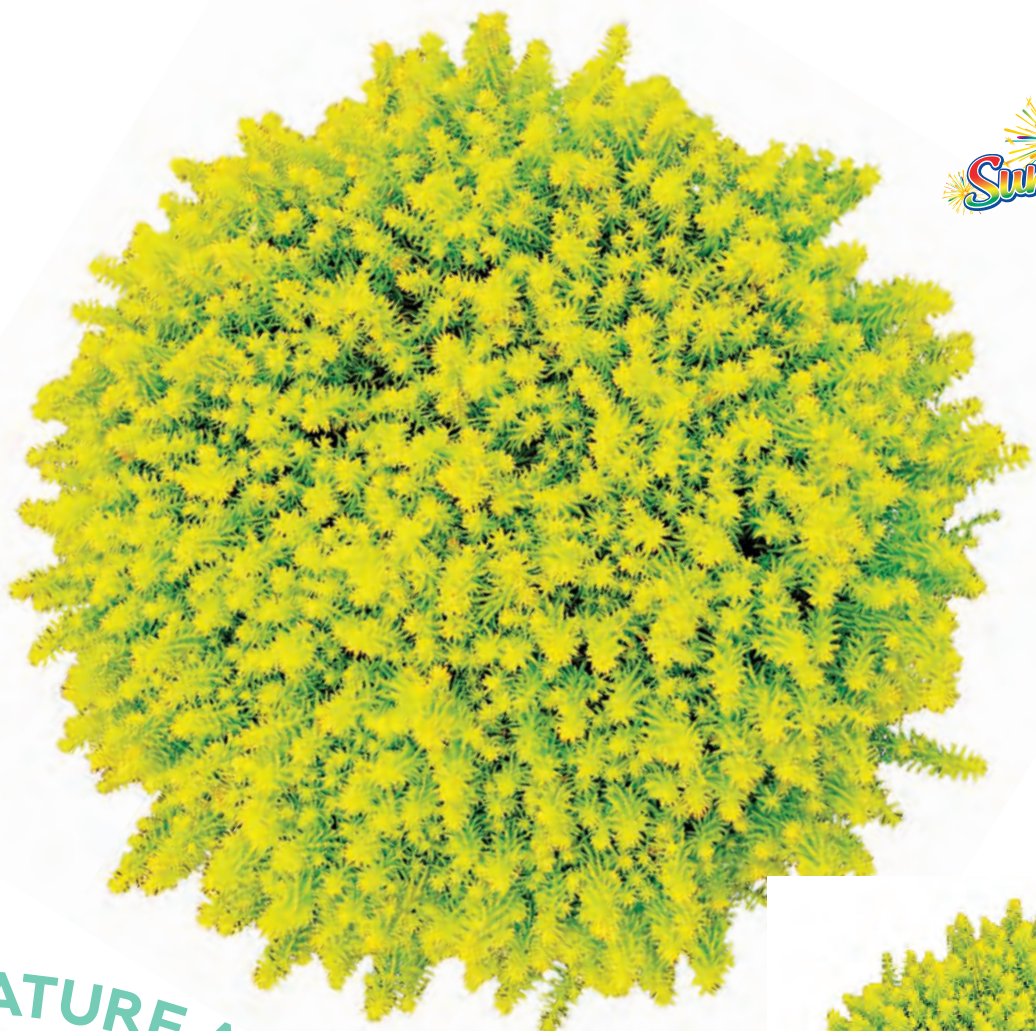

300% more flowers than the leading competitor!

- 4 years of breeding and 15,000+ seedlings.
- The only delosperma series selected for uniform bloom time.
- Fast finish: 8 weeks from a 128 cell plug to a full, blooming 4" pot!
- Custom tags included for your success!
- Full sun, Zones 6-9.

Fig Fusion pp#31,343

Tangerine Tango pp#31,371

Saucy Strawberry pp#31,219

Explosions of texture and color that dazzle the eye

- Easy, low maintenance ground cover.
- Vigorous habit combined with groundbreaking color.
- Fantastic Fall pollinator – Bee friendly!
- Full Sun, Zones 3-9.
- Custom tags available.