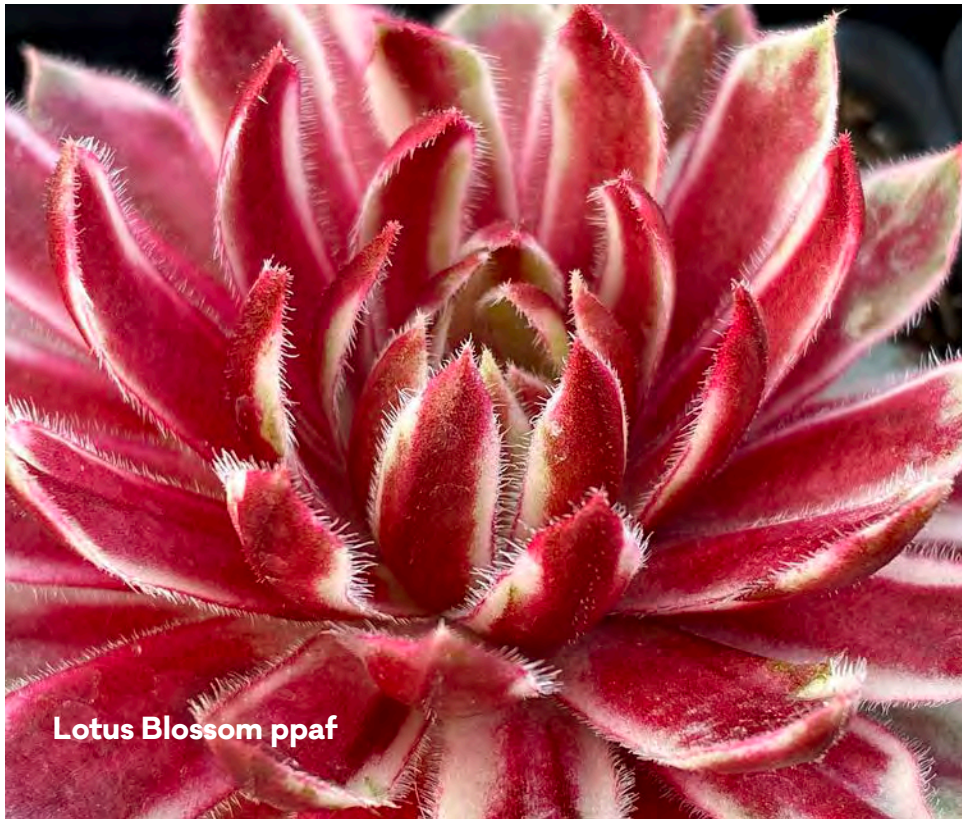

Choco-Latte ppaf