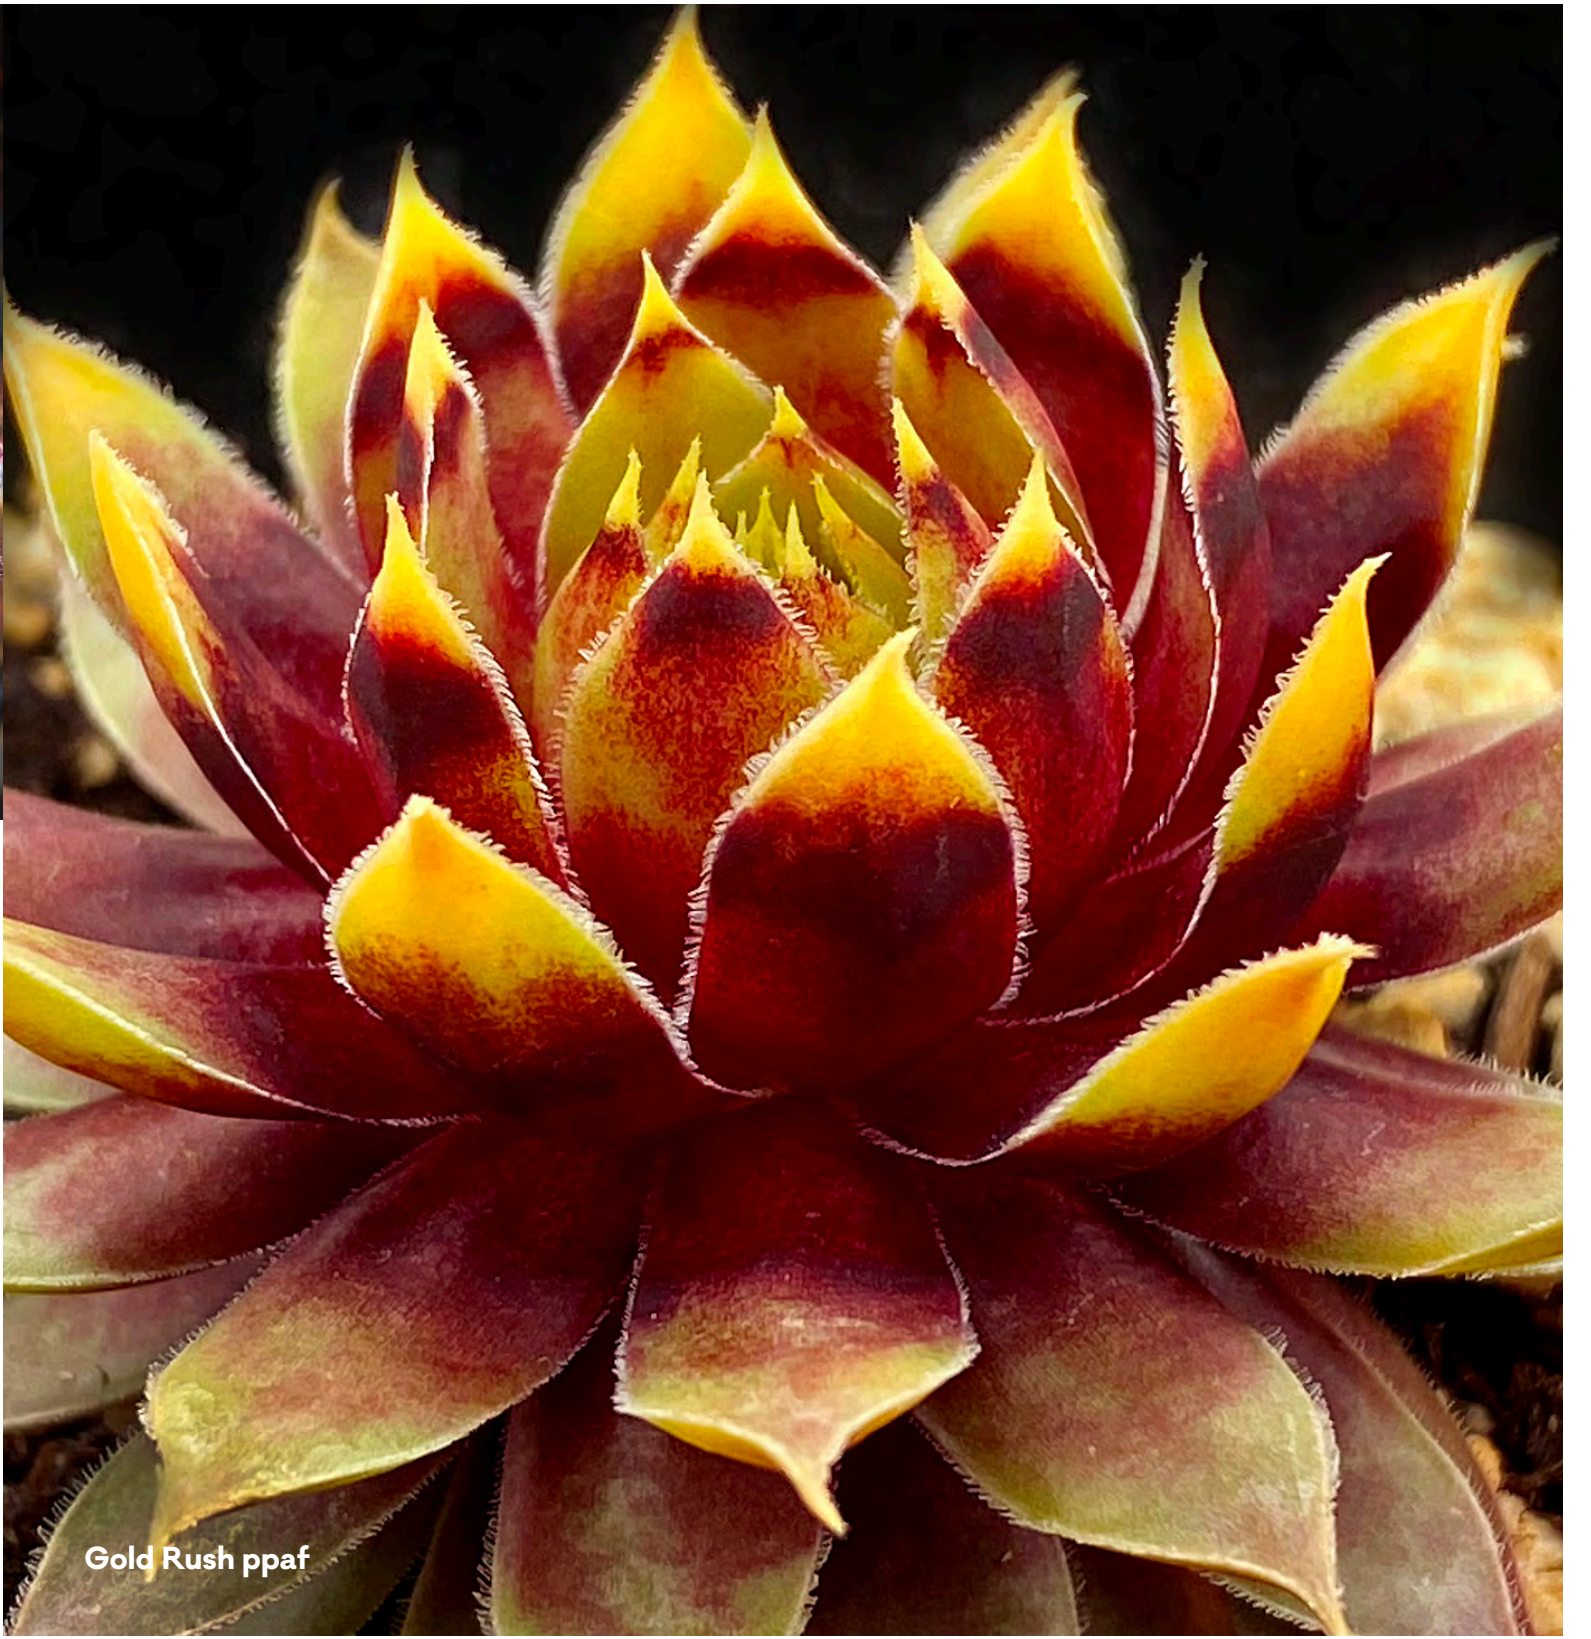

Gold Rush ppaf