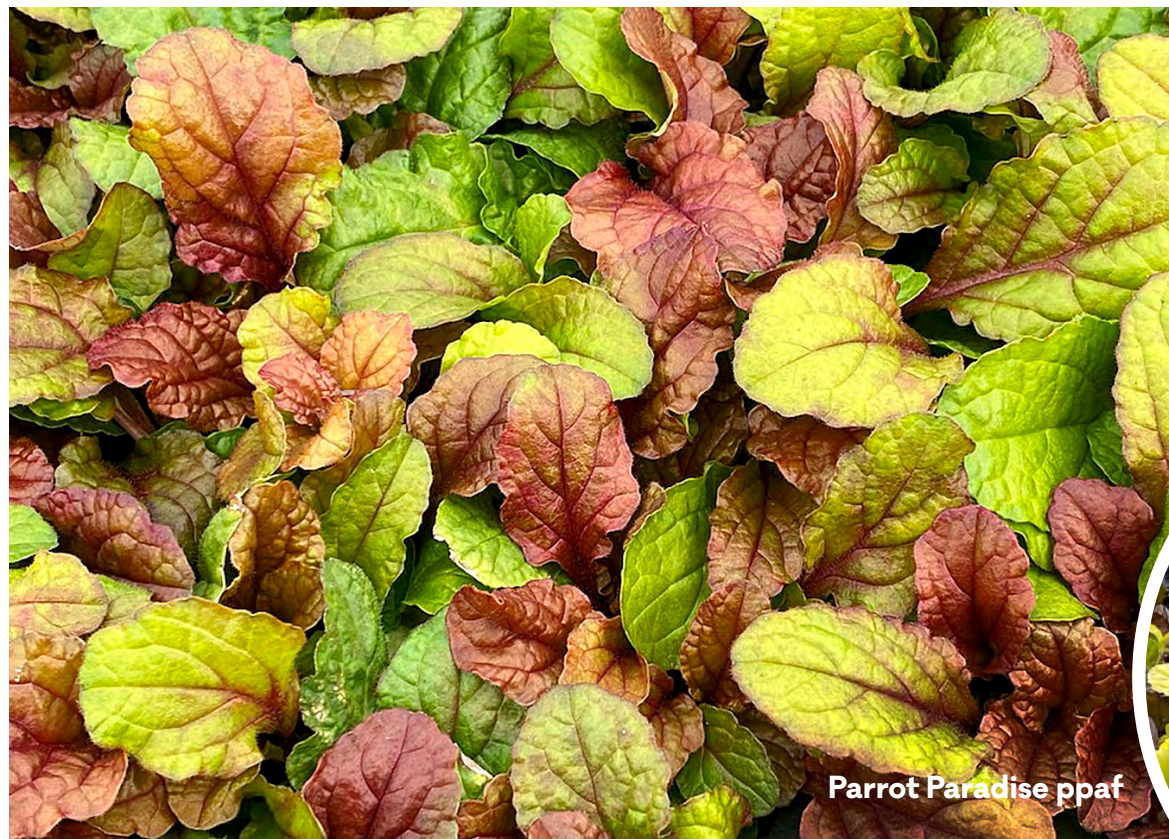

Big leaf ajugas