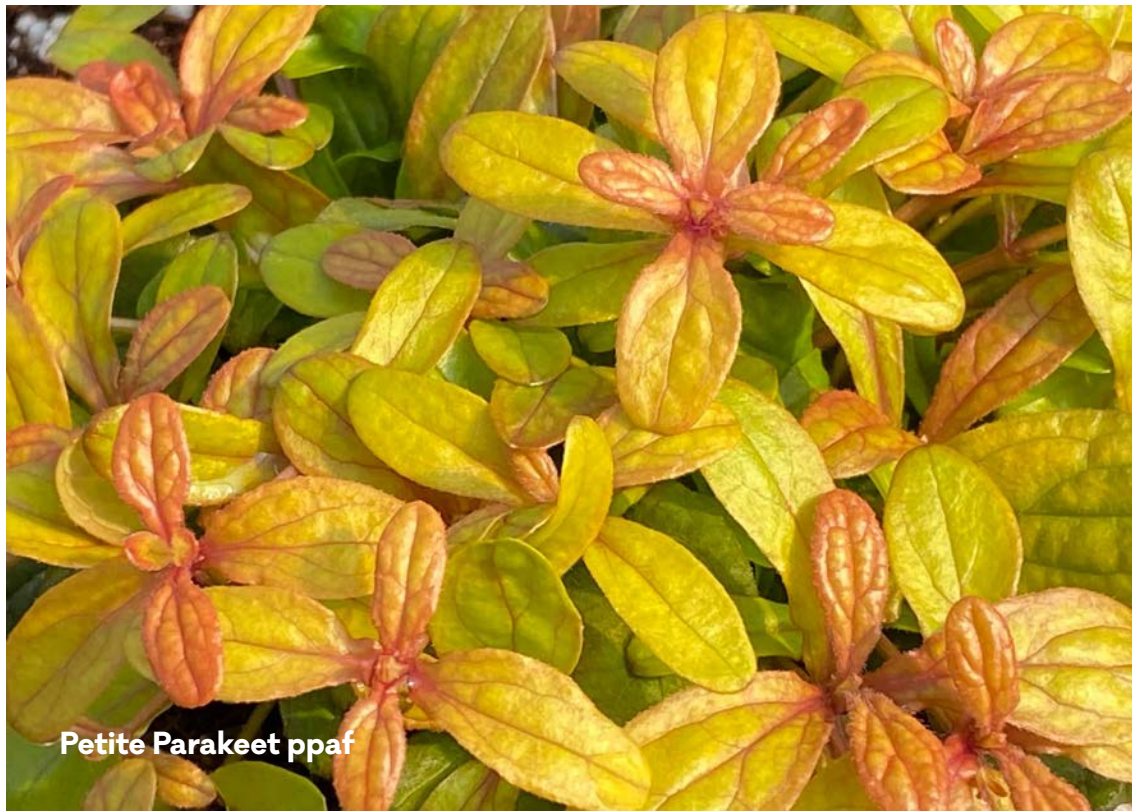

Petite Parakeet ppaf